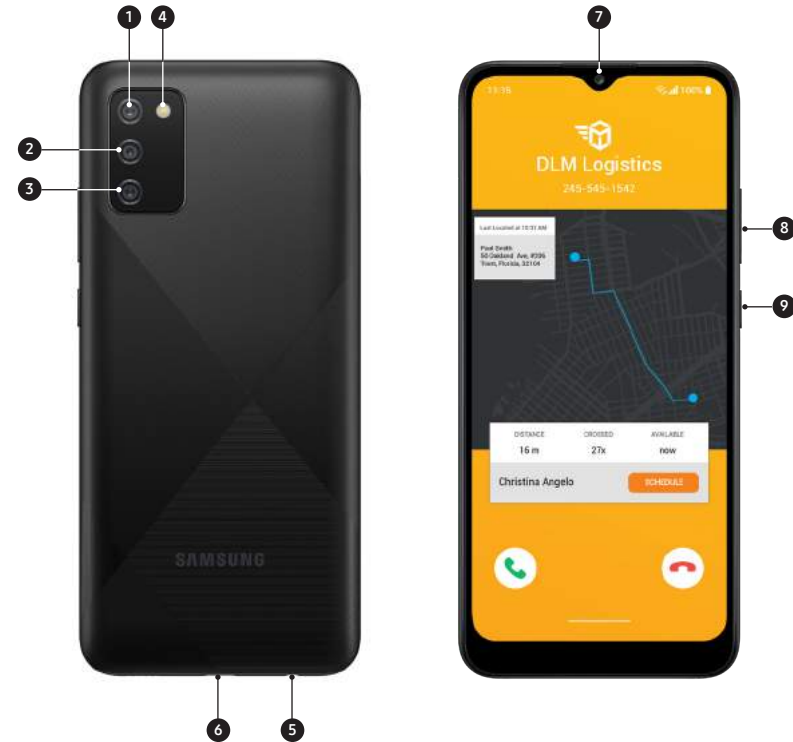

- 32GB built-in storage⁴
- Add up to 1TB more with a microSD card⁵

Work confidently.

Infinity display

- 6.5" edge-to-edge Infinity HD+ display⁶

Versatile camera

- Rear triple camera
 - 13MP wide with Autofocus, 2MP macro, 2MP depth
 - Video: 1080p@30fps
- Front camera
 - 5MP
- Clear document capturing or barcode scanning

Modern design

- Sleek design with smooth finish

5000m
Ah battery

Galaxy A02s

Specifications		A02s	
Display	Screen Size and Type ^a	6.5" HD+ TFT LCD Infinity-V	
	Resolution	720 x 1600	
	Refresh Rate	60Hz	
Processor	Chipset	Qualcomm Snapdragon 450, M450 (14nm)	
	CPU Cores and Speed	Octa-Core (1.8Ghz)	
Memory	RAM ^c	2GB	
	Storage	32GB	
	Number of SIM	Single SIM	
	SIM Slot Type	Nano SIM + MicroSD	
	MicroSD Memory Support ^d	Yes up to (1TB)	
Camera	Rear	Main Camera	13MP (F2.2, 1.12um, FoV: 80°)
		Ultra Wide Camera	N/A
		Tele Camera	N/A
		Macro Camera	2MP (F2.4, 1.75um, FoV:83°)
		Depth Camera	2MP (F2.4, 1.75um, FoV:83°)
	Rear Camera Video Recording Resolution	FHD (1920 x 1080) @30fps	
	Front	Main	5MP (F2.2, 1.12um, FoV:77°)
	Biometric (Fingerprint)	No Fingerprint	
Physical Specification	Dimension (HxWxD, inches)	6.56" x 2.99" x 0.36"	
	Weight (lbs)	0.44 lbs	
Connectivity	Wi-Fi	a/b/g/n/ac	
	Bluetooth Version	4.2	
	NFC	N/A	
	Earjack	3.5mm	
	Others	N/A	
	OS	Android 10	

Device Layout

1. Depth camera
2. Main camera
3. Macro camera
4. Flash
5. Nano SIM + MicroSD
6. Earjack
7. Front camera
8. Volume keys
9. Power button

Learn More samsung.com/galaxyforbusiness insights.samsung.com Samsung Galaxy A02s